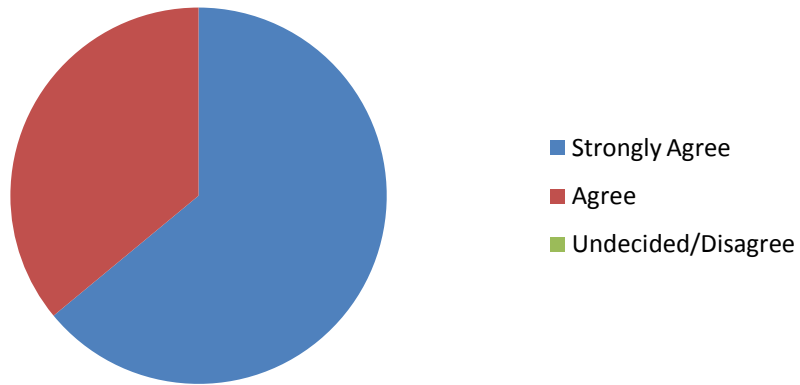

Feedback Analysis Report

Alumnae

1. Academic performance of the college is good

2. The College has high commitment towards holistic development of students

3. The infrastructural facilities of the college are excellent

4. Students participation in outreach activities is commendable

5. The College strives to maintain discipline, quality and excellence in the campus

6. The various career preparedness initiatives of the college result in greater employability