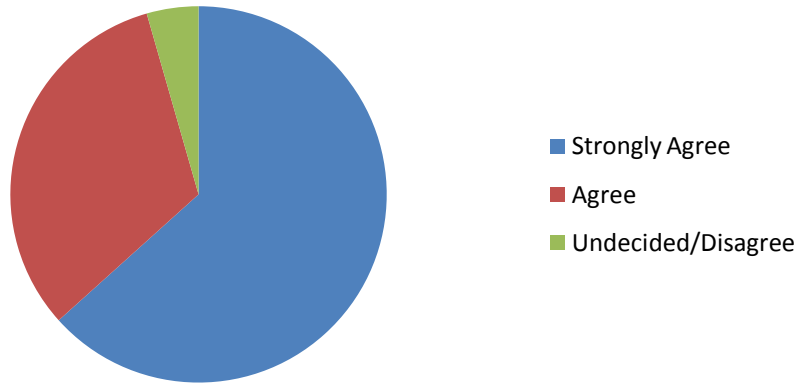

Feedback Analysis Report

Alumnae

1. Academic performance of the college is good

2. The College has high commitment towards holistic development of students

3. The infrastructural facilities of the college are excellent

4. Students participation in outreach activities is commendable

5. The College strives to maintain discipline, quality and excellence in the campus

6. The various career preparedness initiatives of the college result in greater employability