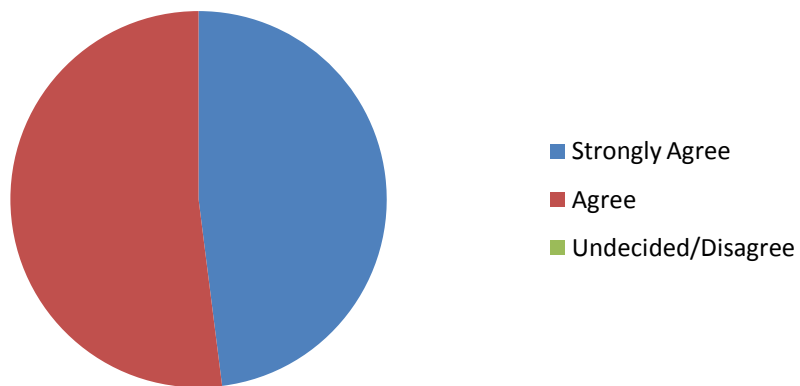

Feedback Analysis Report

Alumnae

1. Academic performance of the college is good

2. The College has high commitment towards holistic development of students

3. The infrastructural facilities of the college are excellent

4. Students participation in outreach activities is commendable

5. The College strives to maintain discipline, quality and excellence in the campus

6. The various career preparedness initiatives of the college result in greater employability