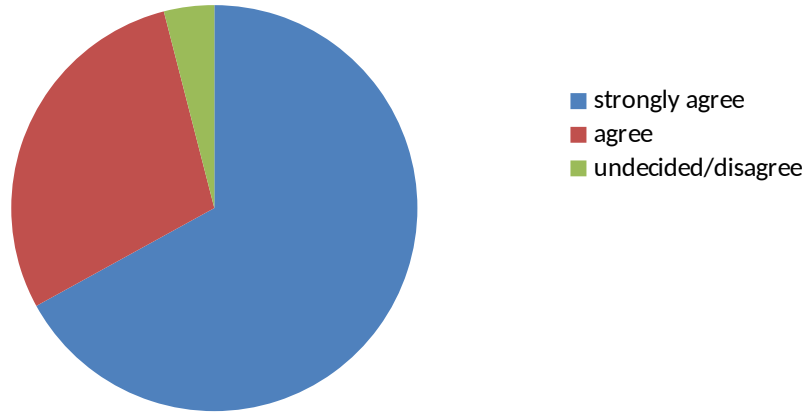

Feedback Analysis Report- 2016-17

Alumnae

1. Academic performance of the college is good

2. The College has high commitment towards holistic development of students

3. The infrastructural facilities of the college are excellent

4. Students participation in outreach activities is commendable

5. The College strives to maintain discipline, quality and excellence in the campus

6. The various career preparedness initiatives of the college result in greater employability