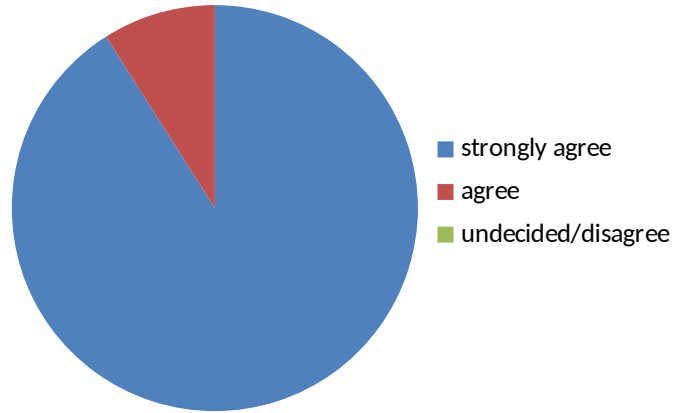

Feedback Analysis Report- 2016-17

Alumnae

1. Academic performance of the college is good

2. The College has high commitment towards holistic development of students

3. The infrastructural facilities of the college are excellent

4. Students participation in outreach activities is commendable

5. The College strives to maintain discipline, quality and excellence in the campus

6. The various career preparedness initiatives of the college result in greater employability