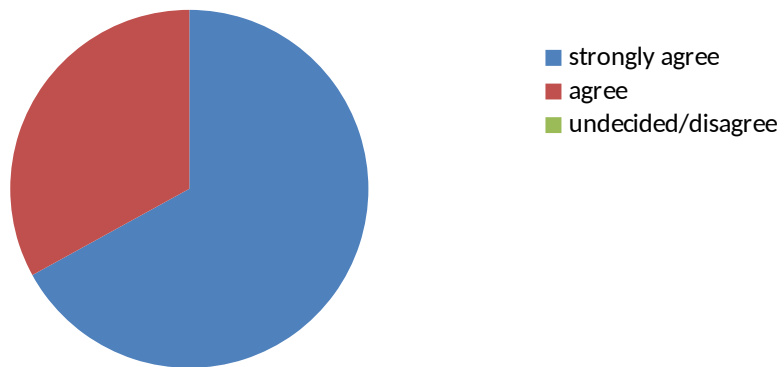

Feedback Analysis Report- 2016-17

Alumnae

1. Academic performance of the college is good

2. The College has high commitment towards holistic development of students

3. The infrastructural facilities of the college are excellent

4. Students participation in outreach activities is commendable

5. The College strives to maintain discipline, quality and excellence in the campus

6. The various career preparedness initiatives of the college result in greater employability