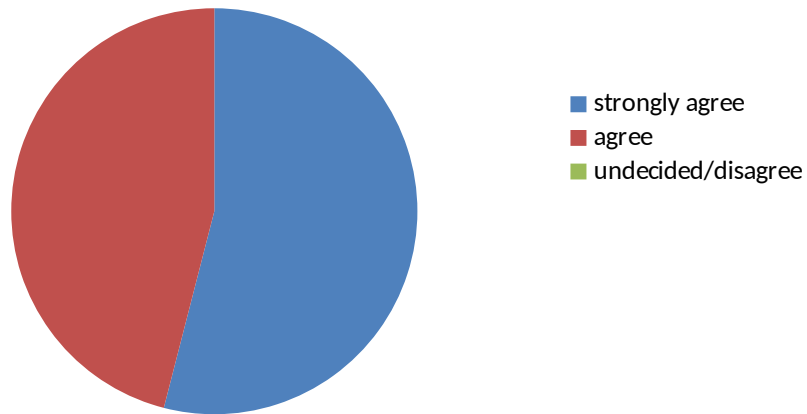

Feedback Analysis Report- 2016-17

Alumnae

1. Academic performance of the college is good

2. The College has high commitment towards holistic development of students

3. The infrastructural facilities of the college are excellent

4. Students participation in outreach activities is commendable

5. The College strives to maintain discipline, quality and excellence in the campus

6. The various career preparedness initiatives of the college result in greater employability