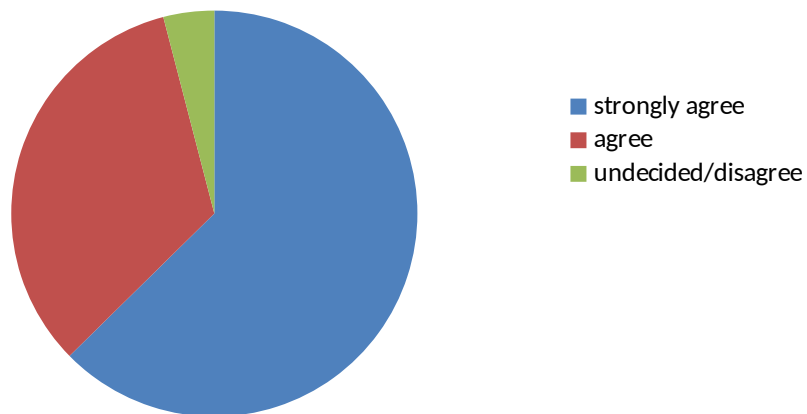

Feedback Analysis Report- 2016-17

Alumnae

1. Academic performance of the college is good

2. The College has high commitment towards holistic development of students

3. The infrastructural facilities of the college are excellent

4. Students participation in outreach activities is commendable

5. The College strives to maintain discipline, quality and excellence in the campus

6. The various career preparedness initiatives of the college result in greater employability