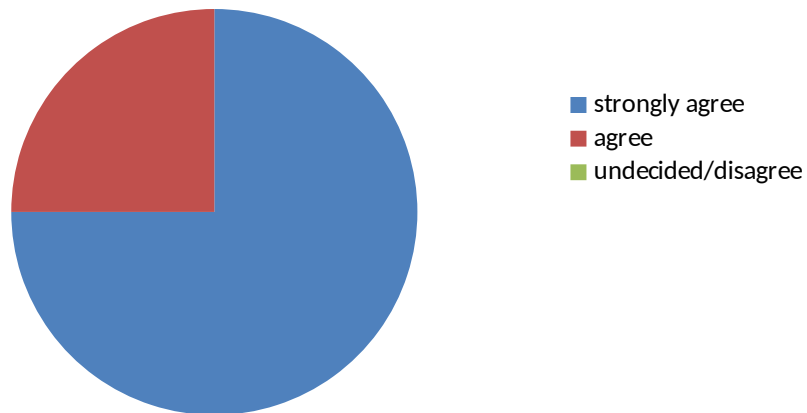

Feedback Analysis Report- 2016-17

Alumnae

1. Academic performance of the college is good

2. The College has high commitment towards holistic development of students

3. The infrastructural facilities of the college are excellent

4. Students participation in outreach activities is commendable

5. The College strives to maintain discipline, quality and excellence in the campus

6. The various career preparedness initiatives of the college result in greater employability