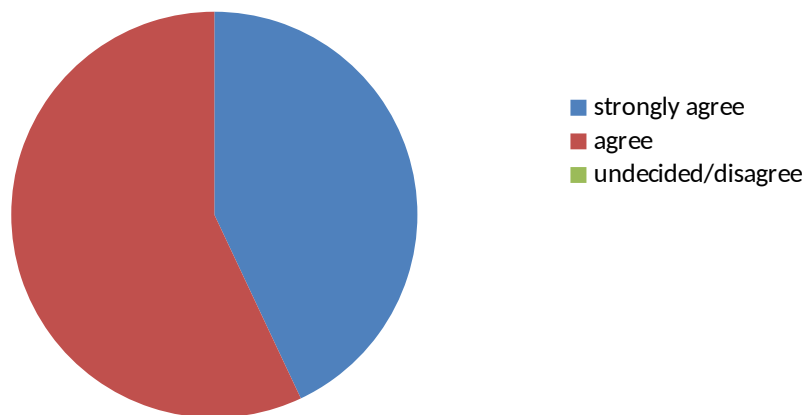

Feedback Analysis Report- 2015-16

Alumnae

1. Academic performance of the college is good

2. The College has high commitment towards holistic development of students

3. The infrastructural facilities of the college are excellent

4. Students participation in outreach activities is commendable

5. The College strives to maintain discipline, quality and excellence in the campus

6. The various career preparedness initiatives of the college result in greater employability