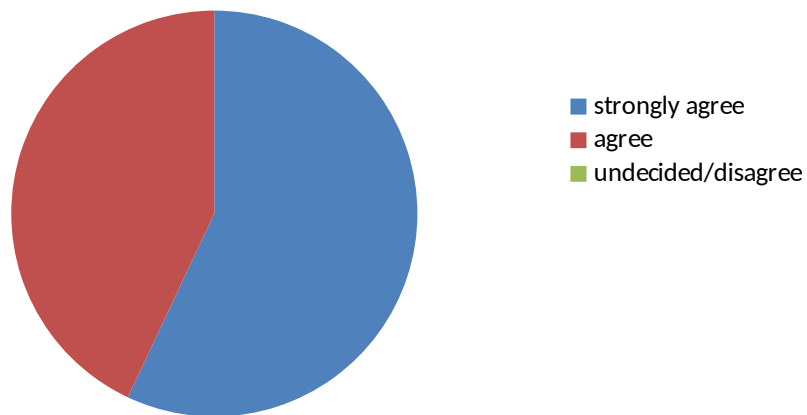

Feedback Analysis Report- 2015-16

Alumnae

1. Academic performance of the college is good

2. The College has high commitment towards holistic development of students

3. The infrastructural facilities of the college are excellent

4. Students participation in outreach activities is commendable

5. The College strives to maintain discipline, quality and excellence in the campus

6. The various career preparedness initiatives of the college result in greater employability