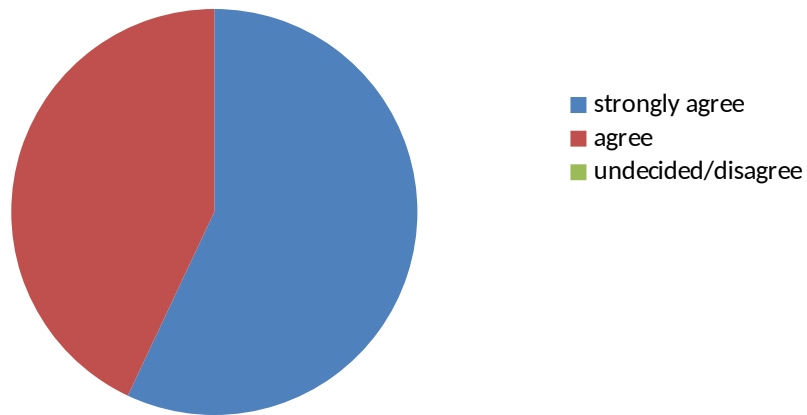

Feedback Analysis Report- 2015-16

Alumnae

1. Academic performance of the college is good

2. The College has high commitment towards holistic development of students

3. The infrastructural facilities of the college are excellent

4. Students participation in outreach activities is commendable

5. The College strives to maintain discipline, quality and excellence in the campus

6. The various career preparedness initiatives of the college result in greater employability