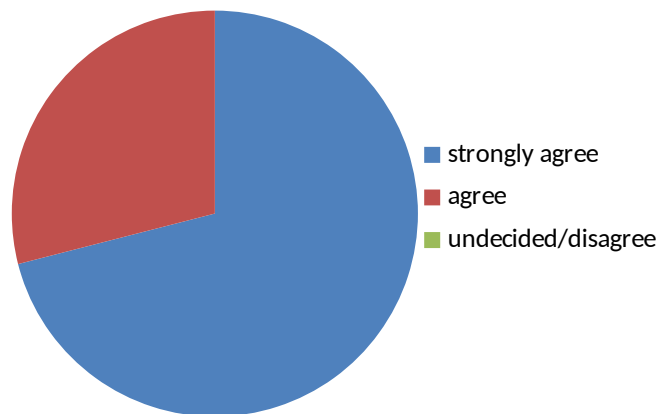

Feedback Analysis Report- 2015-16

Alumnae

1. Academic performance of the college is good

2. The College has high commitment towards holistic development of students

3. The infrastructural facilities of the college are excellent

4. Students participation in outreach activities is commendable

5. The College strives to maintain discipline, quality and excellence in the campus

6. The various career preparedness initiatives of the college result in greater employability