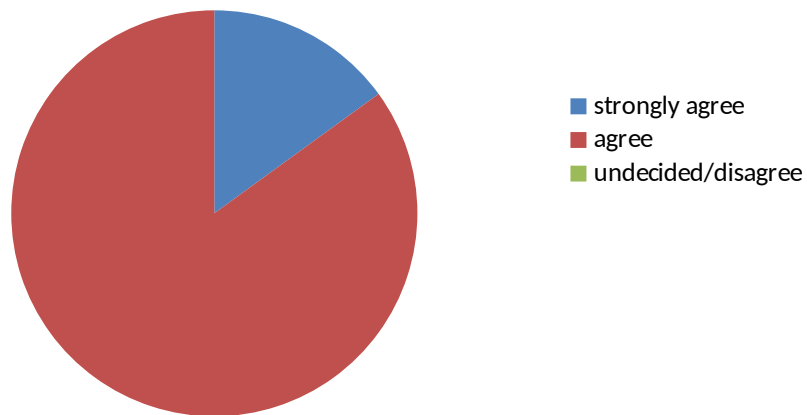

Feedback Analysis Report- 2015-16

Alumnae

1. Academic performance of the college is good

2. The College has high commitment towards holistic development of students

3. The infrastructural facilities of the college are excellent

4. Students participation in outreach activities is commendable

5. The College strives to maintain discipline, quality and excellence in the campus

6. The various career preparedness initiatives of the college result in greater employability